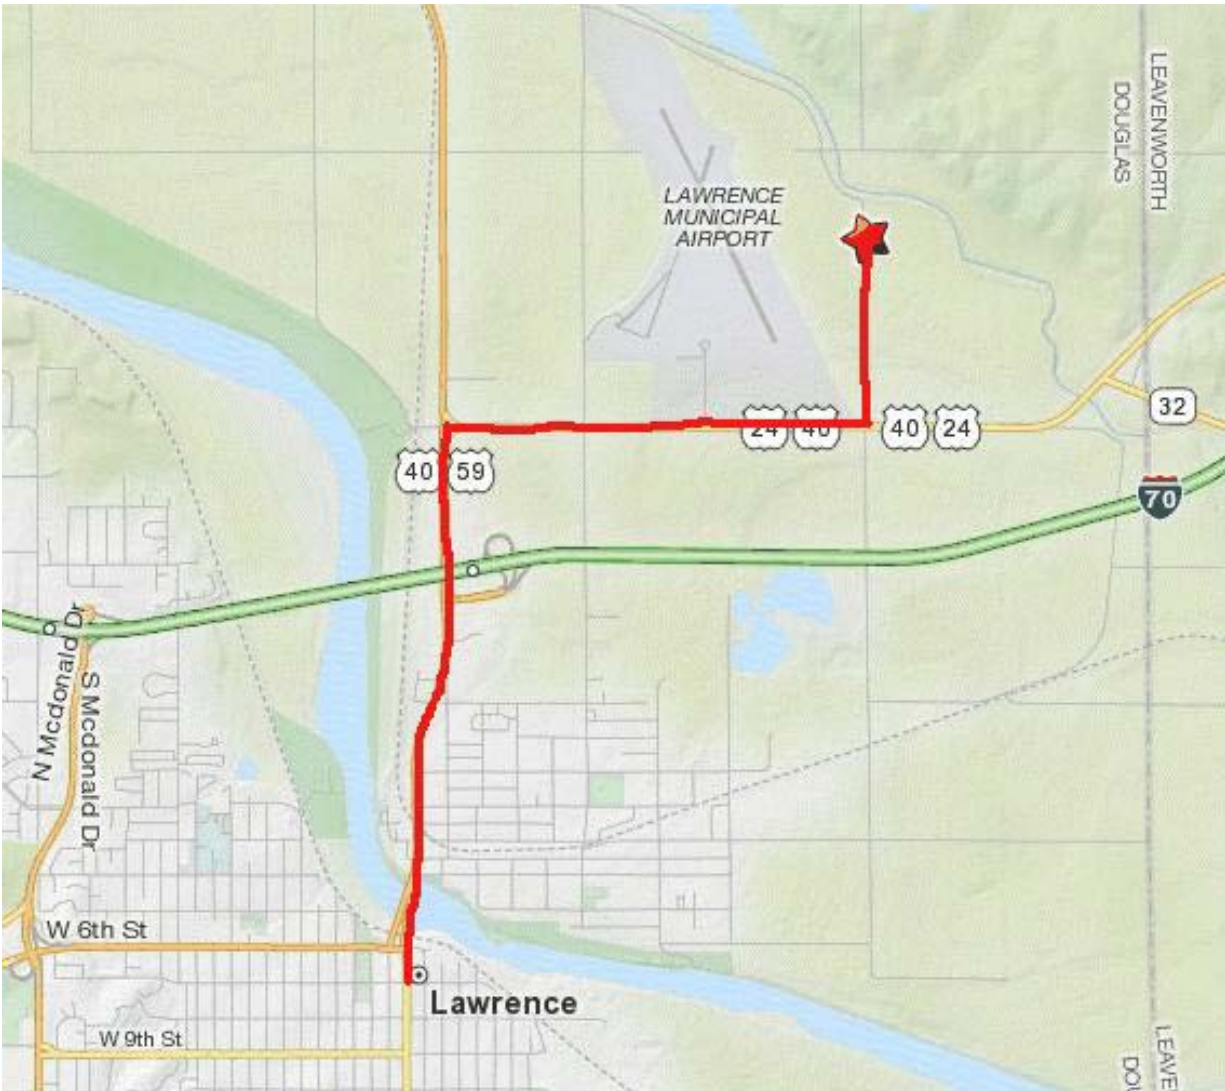

Vehicular Route to the Garden

From downtown Lawrence, travel north across the bridge and follow Highway 59 to Highway 40. Turn east and travel 1.5 miles to East 1600 Road, then half a mile north to the garden. **Please be careful at the intersection of Highway 40 and East 1600 Road.**